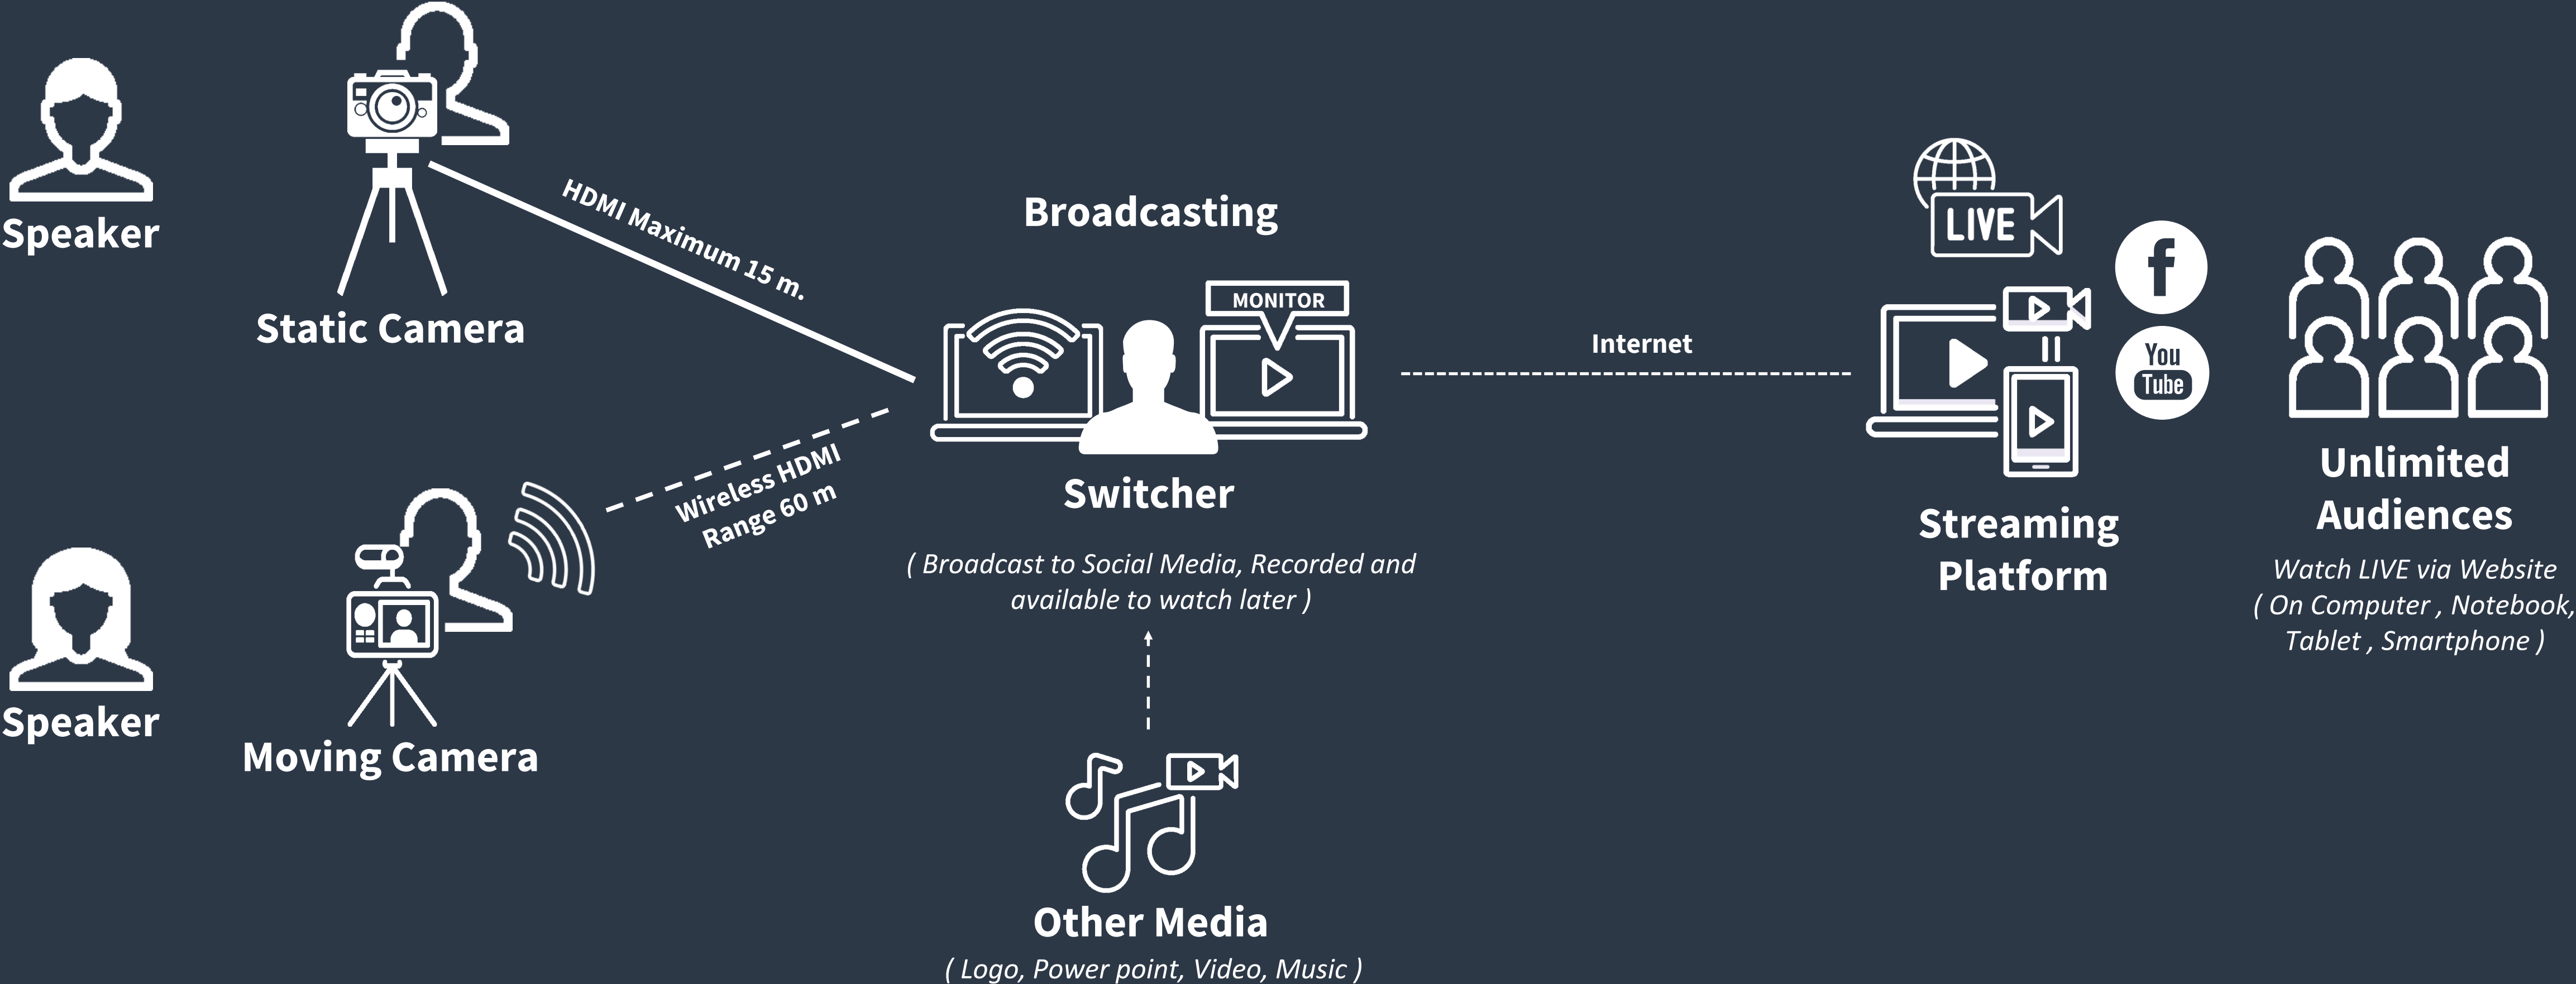

LIVE STREAM SERVICE

We do also provide live-streaming services that can help you to share any of your stories LIVE through social media platform.

VARAVELA SCENE.

LIVE STREAM FLOW

PRICING LIVE STREAMING

Production Item	Package A	Package B
Broadcasting Control Set (4 HDMI Input)	✓	✓
Static Camera and Camera Man x 1	✓	✓
Static Camera and Camera Man x 2	✗	✓
Moving Camera and Camera Man x 1	✓	✓
Moving Camera and Camera Man x 2	✗	✓
Wireless Microphone x 2	✓	✓
Technical Support and Switcher x 1	✓	✓
Site Survey	✗	✓
PRICE	25,000 Bath	45,000 Bath

Standard Function

Include PowerPoint presentation or pre-made video in your stream

Streaming to Facebook or Youtube

Full 1080p HD Broadcasting

Unlimited Viewers

Private or Public Broadcasting

Live Recording

Time Limit for Live 3 hours

Additional Function

Internet Solution (Wifi SIM Card)

*** For 720p video, In terms of Internet upload speeds, that means between 6 Mbps and 10 Mbps.*